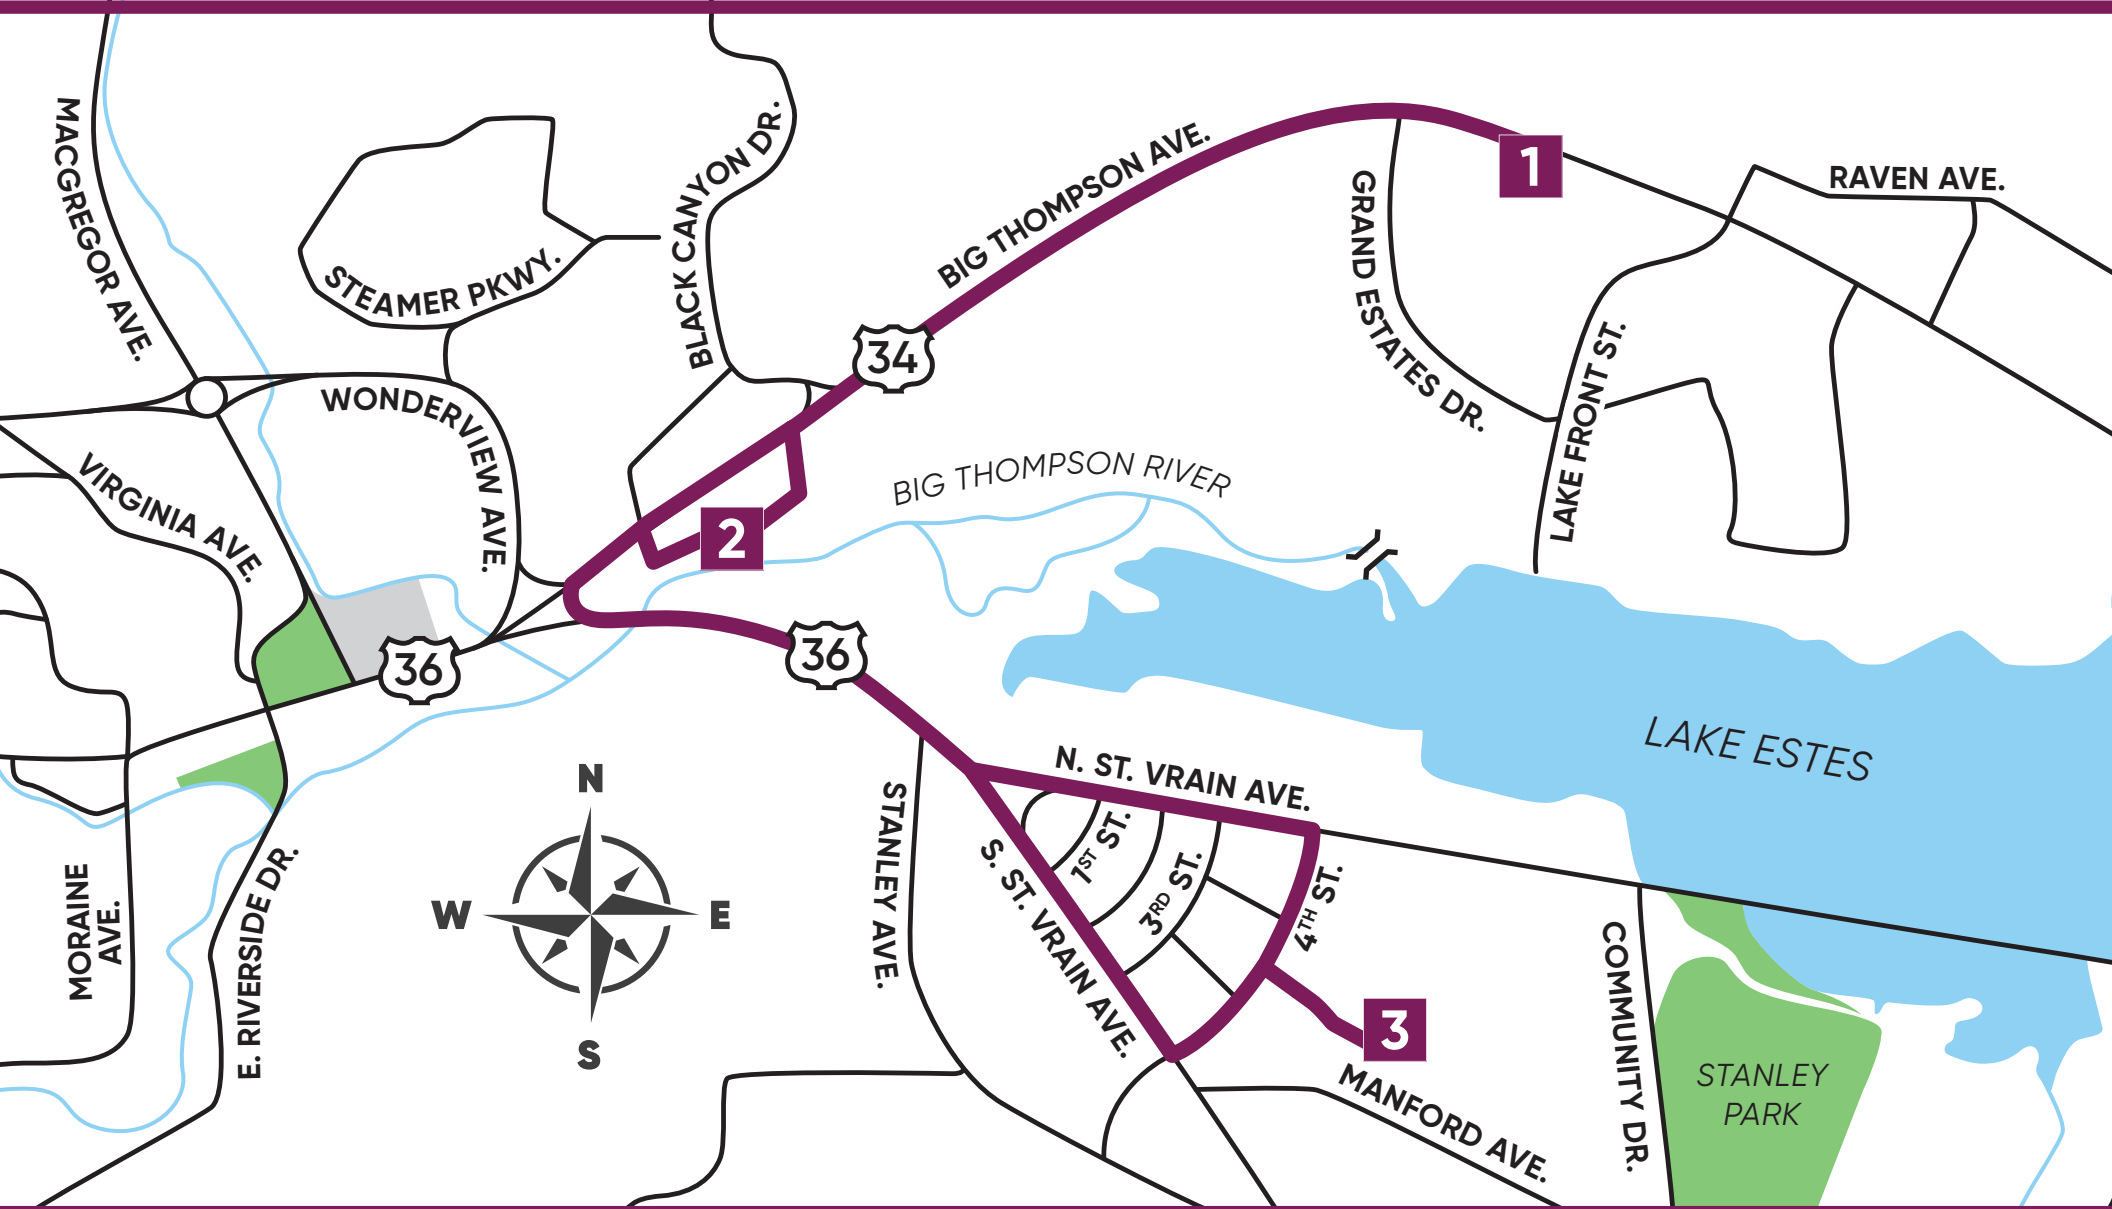

WINE & CHOCOLATE FESTIVAL 2026

SATURDAY, FEBRUARY 7

FREE SHUTTLE

SERVICE TIME: 11:30 P.M. - 6:30 P.M.

THE FREE SHUTTLE STOPS EVERY 25-30 MIN AS TRAFFIC & WEATHER ALLOW. TWO TRIPS PER HOUR.

SHUTTLE STOPS

**EVENT TIME:
12:00 P.M. - 6:00 P.M.**

- # LOCATION
- 1 QUALITY INN
- 2 ESTES PARK VISITORS CENTER
- 3 ESTES PARK EVENTS COMPLEX

VISIT OUR WEBSITE FOR MORE INFORMATION

THE LAST TRIP DEPARTS **STOP 3** AT **6:15 P.M.**