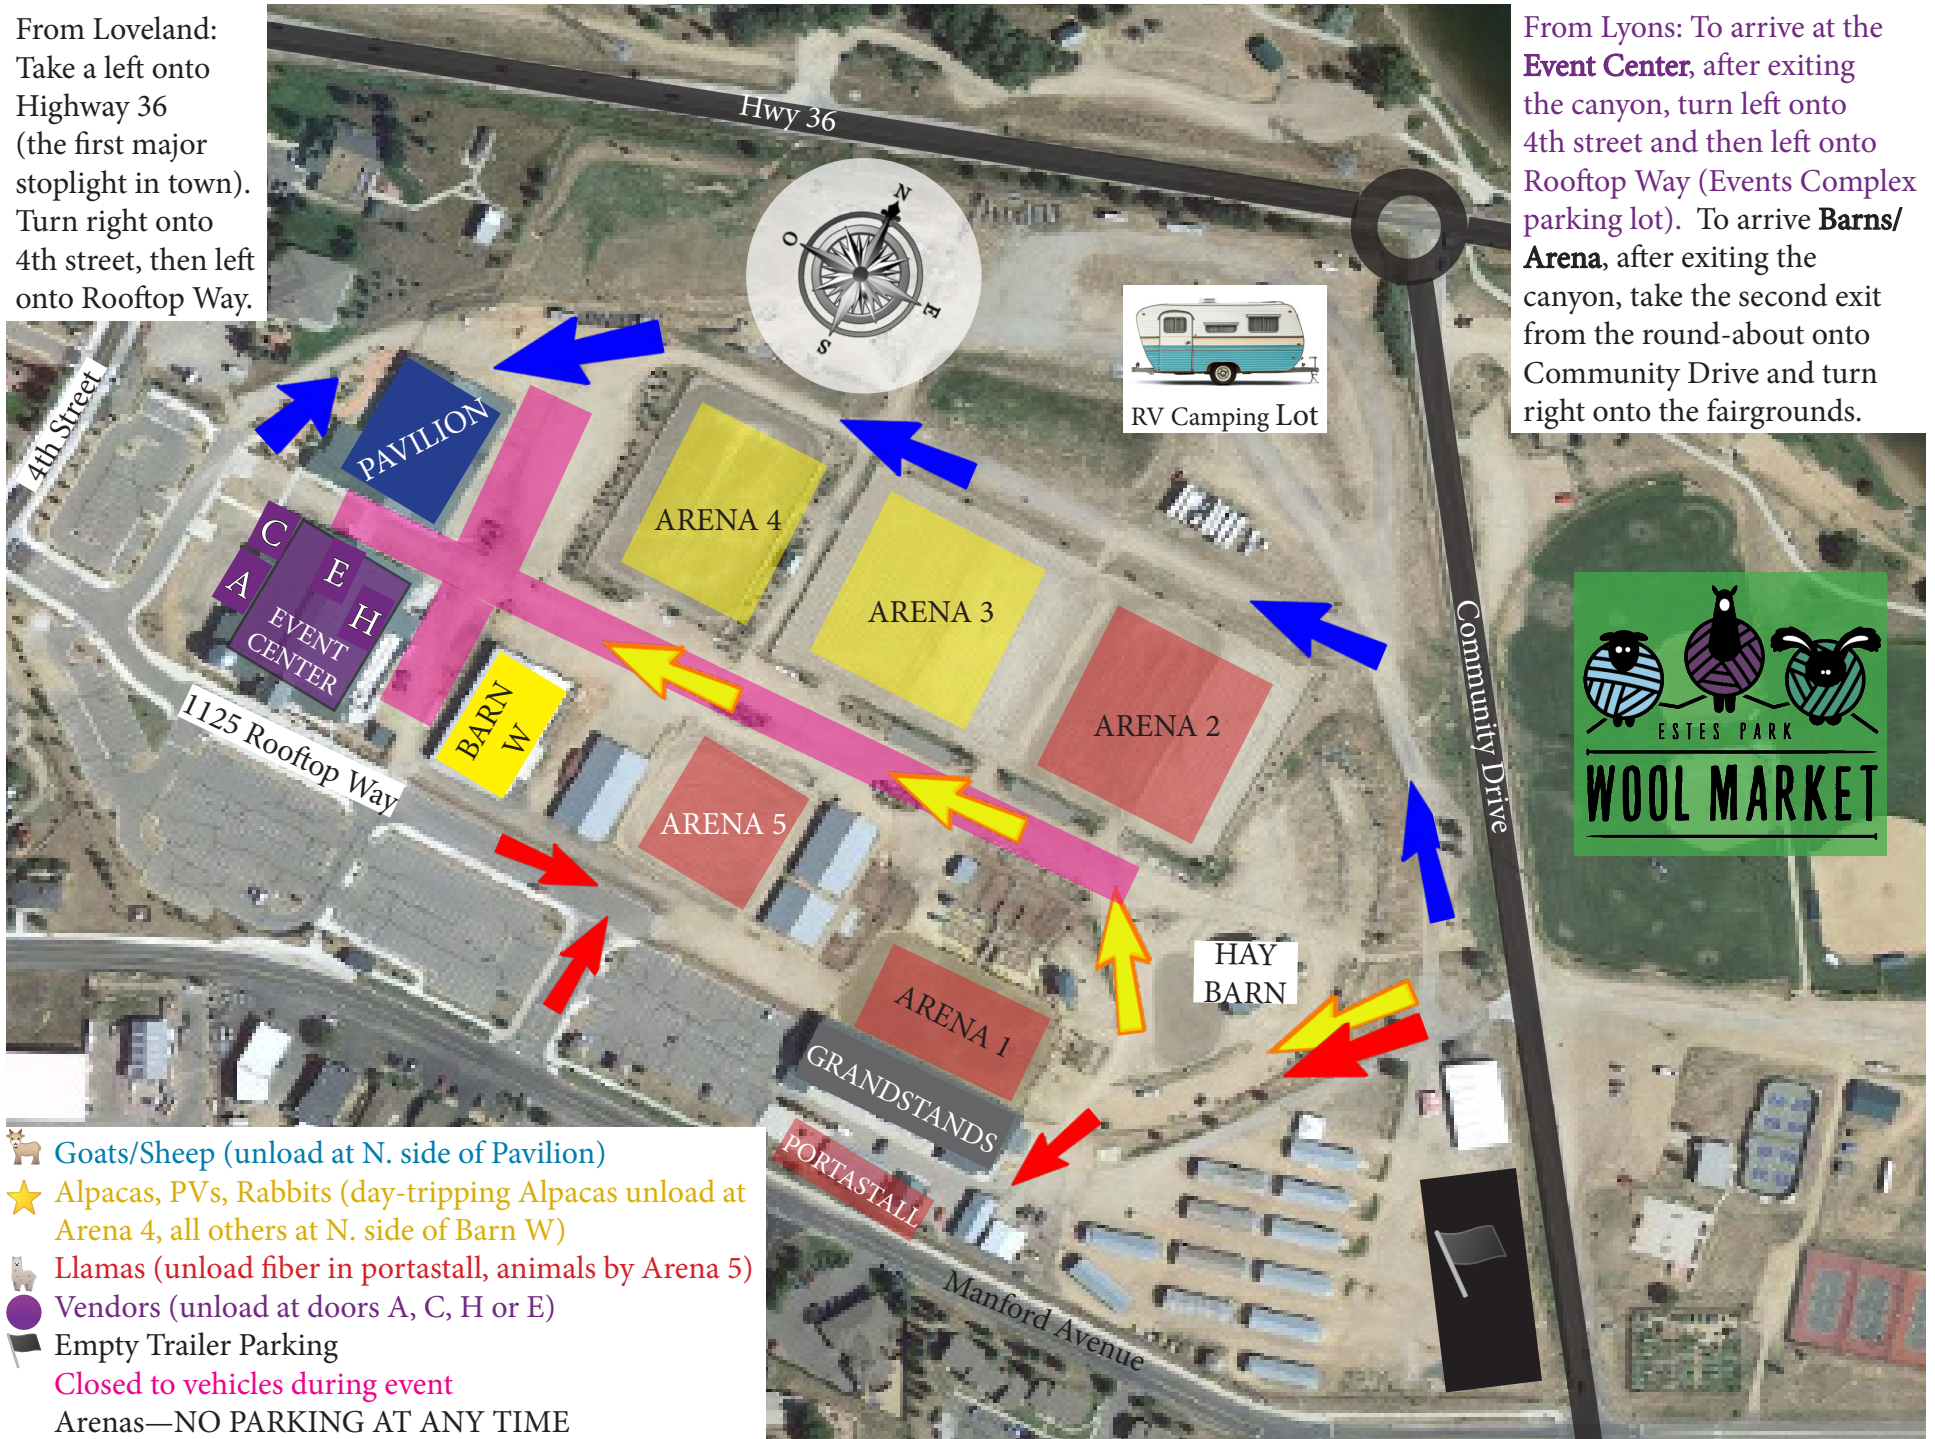

From Loveland:
 Take a left onto
 Highway 36
 (the first major
 stoplight in town).
 Turn right onto
 4th street, then left
 onto Rooftop Way.

From Lyons: To arrive at the
Event Center, after exiting
 the canyon, turn left onto
 4th street and then left onto
 Rooftop Way (Events Complex
 parking lot). To arrive **Barns/
 Arena**, after exiting the
 canyon, take the second exit
 from the round-about onto
 Community Drive and turn
 right onto the fairgrounds.

-  Goats/Sheep (unload at N. side of Pavilion)
-  Alpacos, PVs, Rabbits (day-tripping Alpacos unload at Arena 4, all others at N. side of Barn W)
-  Llamas (unload fiber in portastall, animals by Arena 5)
-  Vendors (unload at doors A, C, H or E)
-  Empty Trailer Parking
- Closed to vehicles during event**
- Arenas—NO PARKING AT ANY TIME**